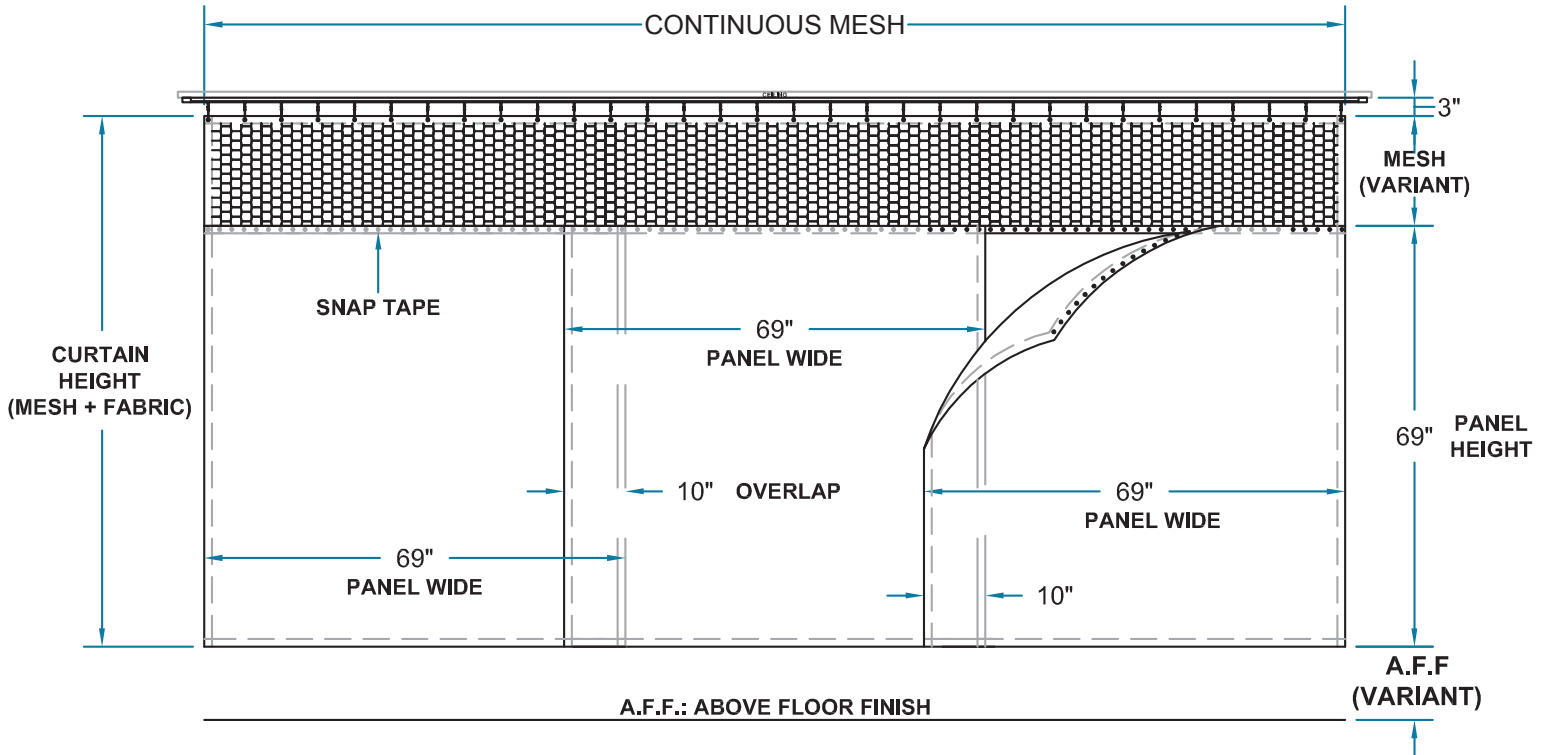

InterLock Snap System

Each panel has a 2" snap over lap.

Qty. Panels	Dimension for Mesh
1	69"
2	128"
3	187"
4	246"
5	305"
6	364"
7	423"
8	482"
9	541"
10	600"

9600 Track by:

AMERICAN TRACK SUPPLY.COM